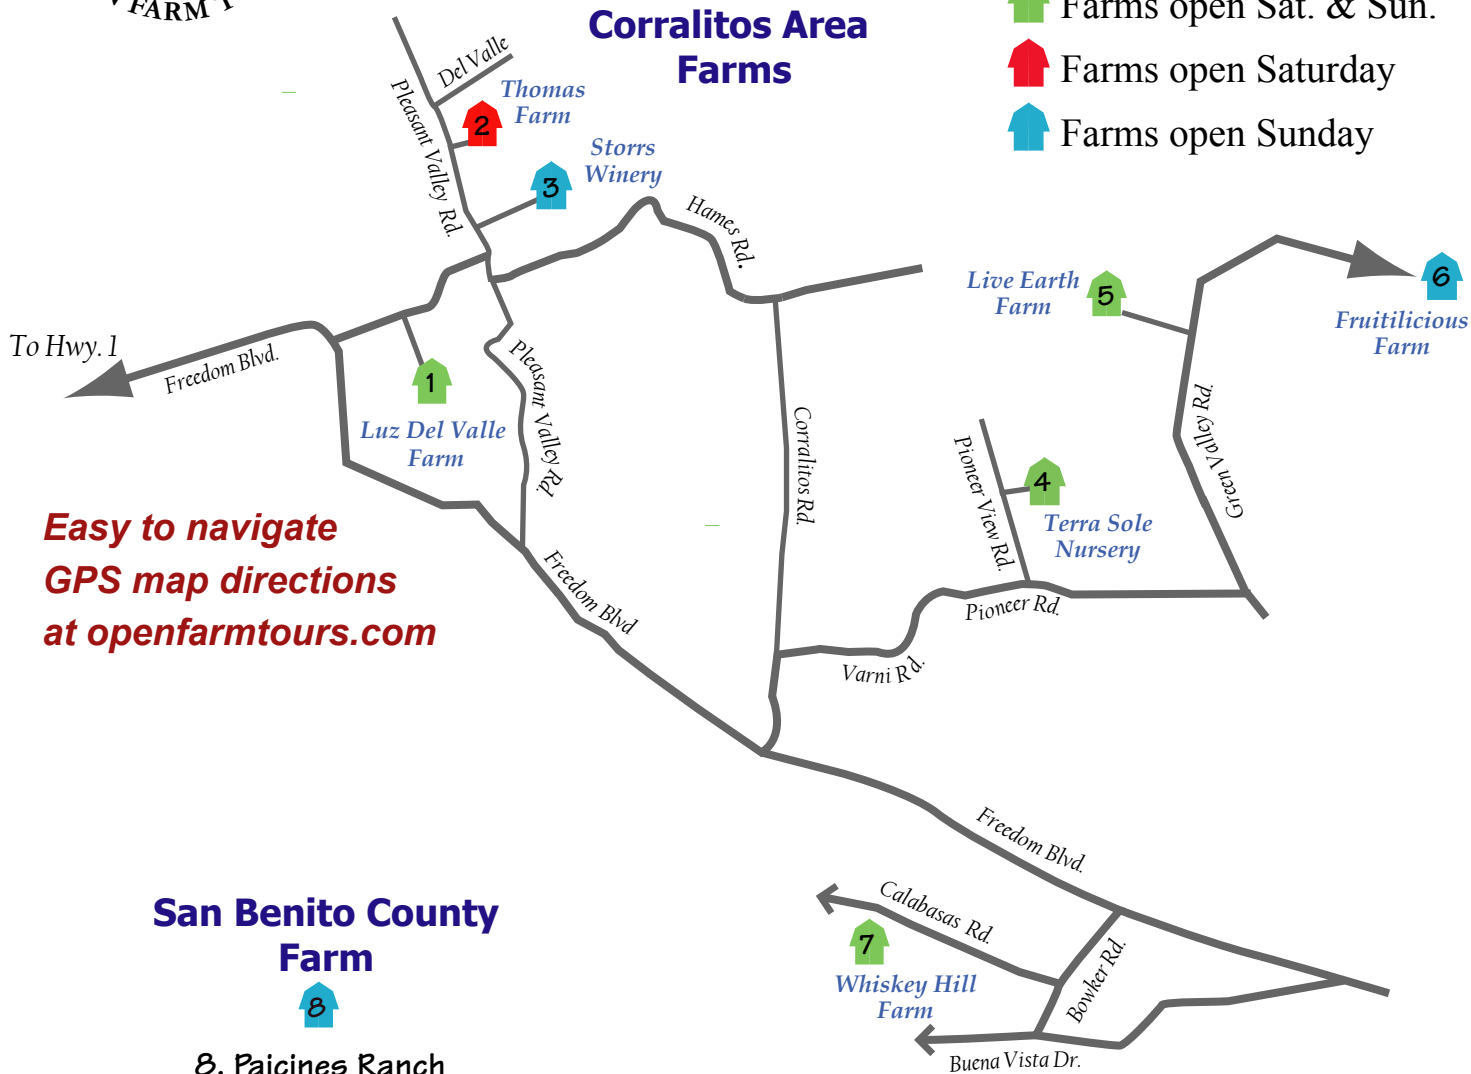

Open Farm Tours

October 9th & 10th 2021

9 participating family owned farms

All farm visits must be preregistered through Eventbrite

- Farms open Sat. & Sun.
- Farms open Saturday
- Farms open Sunday

Easy to navigate
GPS map directions
at openfarmtours.com

San Benito County Farm

8. Paicines Ranch
13388 Airline Hwy.
Pacines, CA. 95043
Open Sunday only

* Refer to map at
farms website
for directions

1. Luz Del Valle Farm

1875 Hames Rd.
Open Sat. & Sun.

2. Thomas Farm

1690 Pleasant Valley Rd.
Open Saturday only

3. Storrs Winery

1560 Pleasant Valley Rd.
Open Sunday only

4. Terra Sole Nursery

240 Pioneer View Rd.
Open Sat. & Sun.

5. Live Earth Farm

1275 Green Valley Rd.
Open Sat. & Sun.

6. Fruitilicious Farm

1881 Green Valley Rd.
Open Sunday only

7. Whiskey Hill Farm

371 Calabases Rd.
Open Sat. & Sun.

Connecting Farms, Food and Families
www.openfarmtours.com