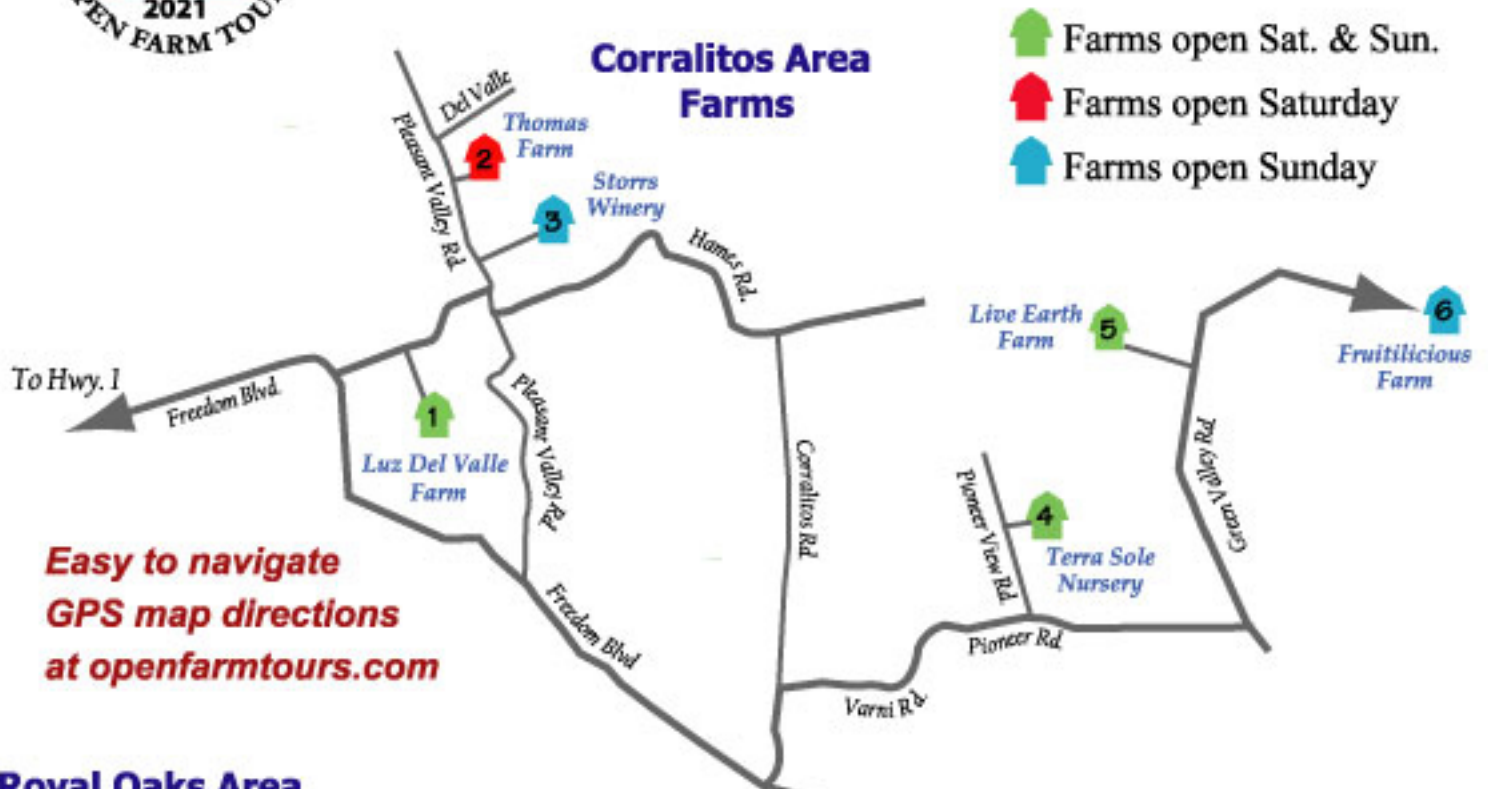

Open Farm Tours

October 9th & 10th 2021

9 participating family owned farms

All farm visits must be preregistered through Eventbrite

Easy to navigate
GPS map directions
at openfarmtours.com

Royal Oaks Area Farm