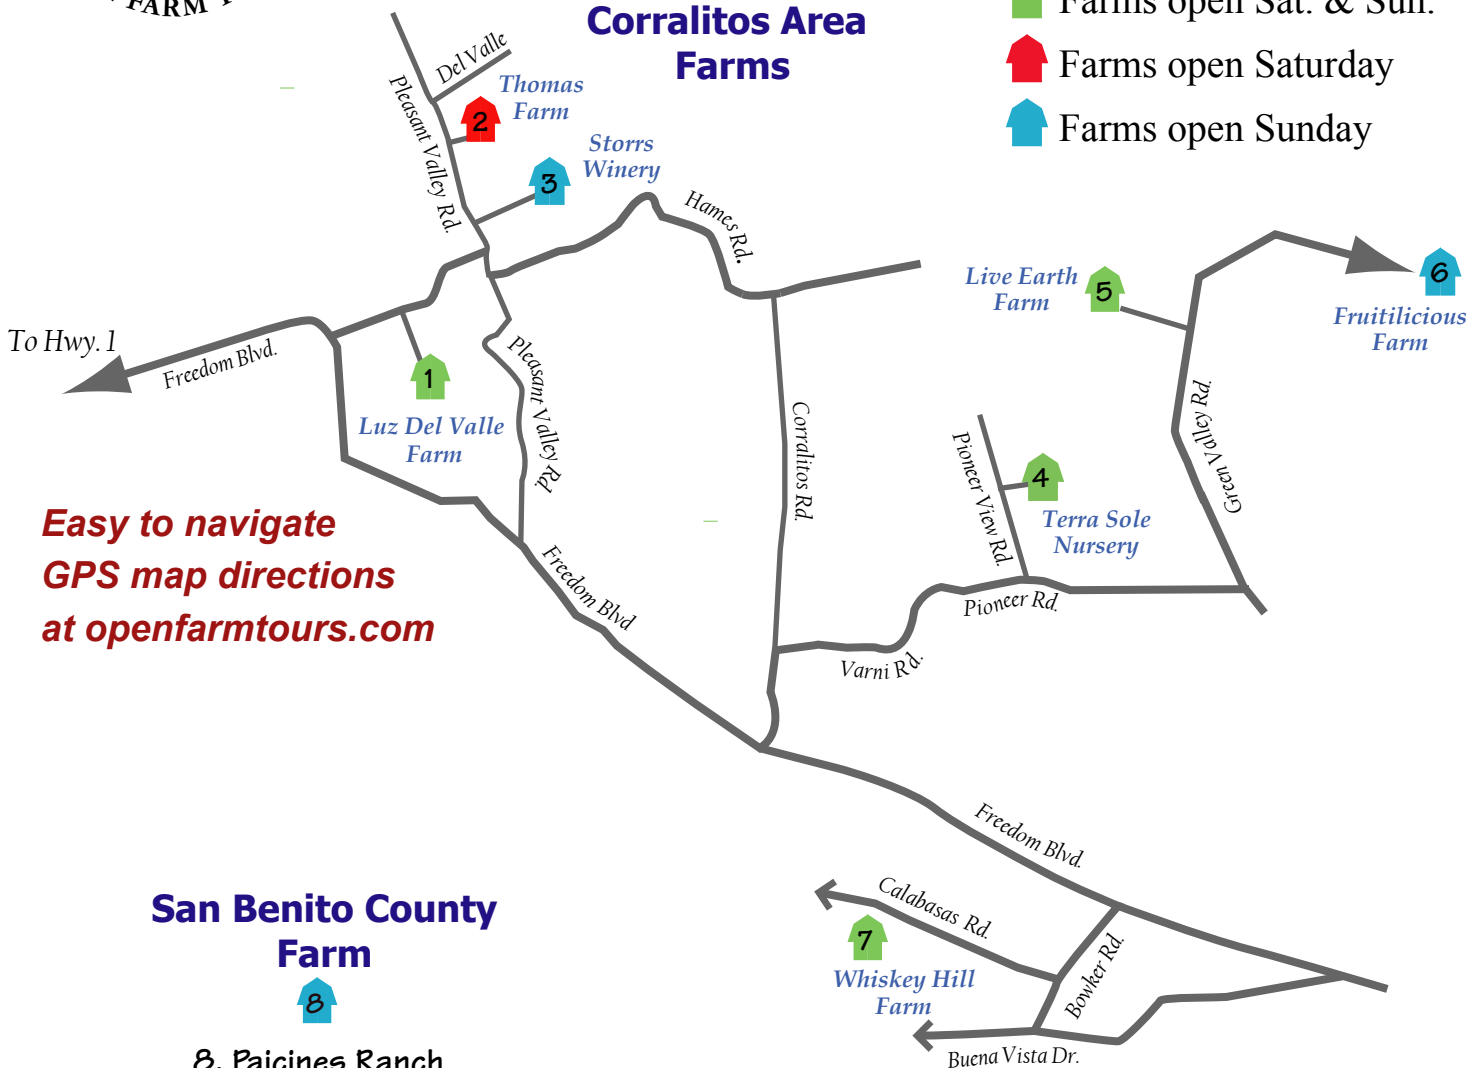

- Farms open Sat. & Sun.
- Farms open Saturday
- Farms open Sunday